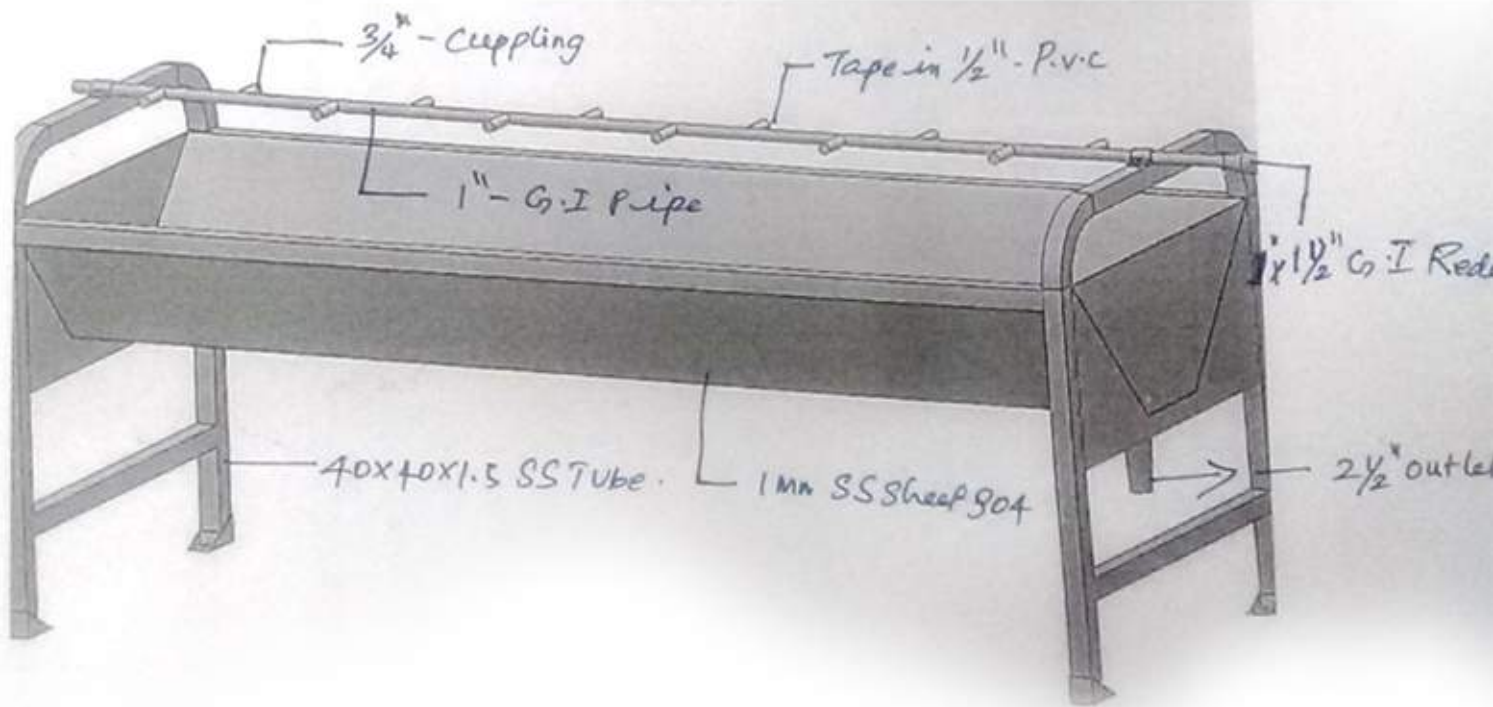

Group Hand Wash SS Station

Group Hand Wash SS Station

Size 7'x2½'x2½'h - with 12 Tap Provisions - Cost ₹16,000/-

Vendor

Subbiah Industries

No. 111 Sindhan Nagar, Krishnampalayam, Erode.

Mobile: +91 9443324076 **Email:** thilakapsraja@gmail.com